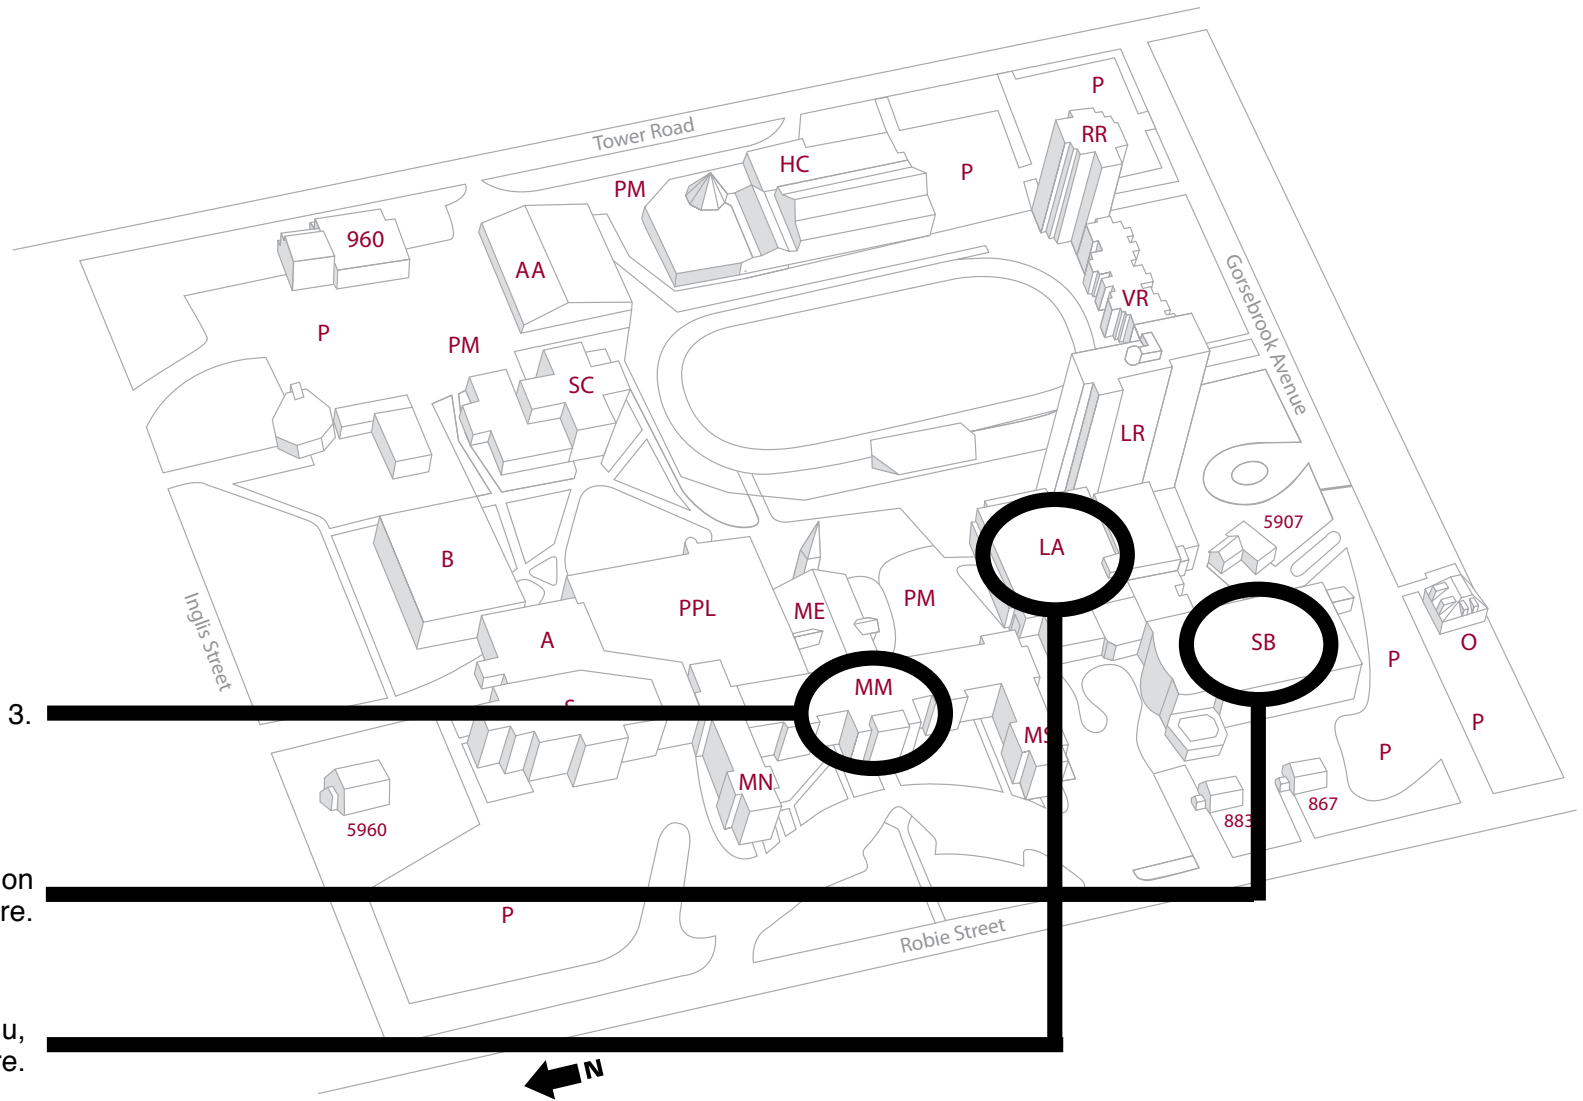

One University. One World. Yours.

CAMPUS MAP

GI begins here on Wed, Jun 3.

Afterwards, all remaining sessions on Wed, Jun 3 and Thu, Jun 4 will be here.

Except the awards banquet on Thu, Jun 4 (evening), which will be here.

A	Atrium	ME	McNally East	PPL	Patrick Power Library	883	883 Robie St
AA	Alumni Arena	MM	McNally Main	RR	Rice Residence	867	867 Robie St
B	Burke Building	MN	McNally North	S	Science Building	960	TESL / BDC
HC	Homburg Centre for Health and Wellness	MS	McNally South	SB	Sobey Building	5907	5907 Gorsebrook Ave
LA	Loyola Academic Complex	O	The Oaks	SC	O'Donnell Hennessey Student Centre	5960	Gorsebrook Research Institute
LR	Loyola Residence	P	Parking	VR	Vanier Residence		
		PM	Parking Meters				