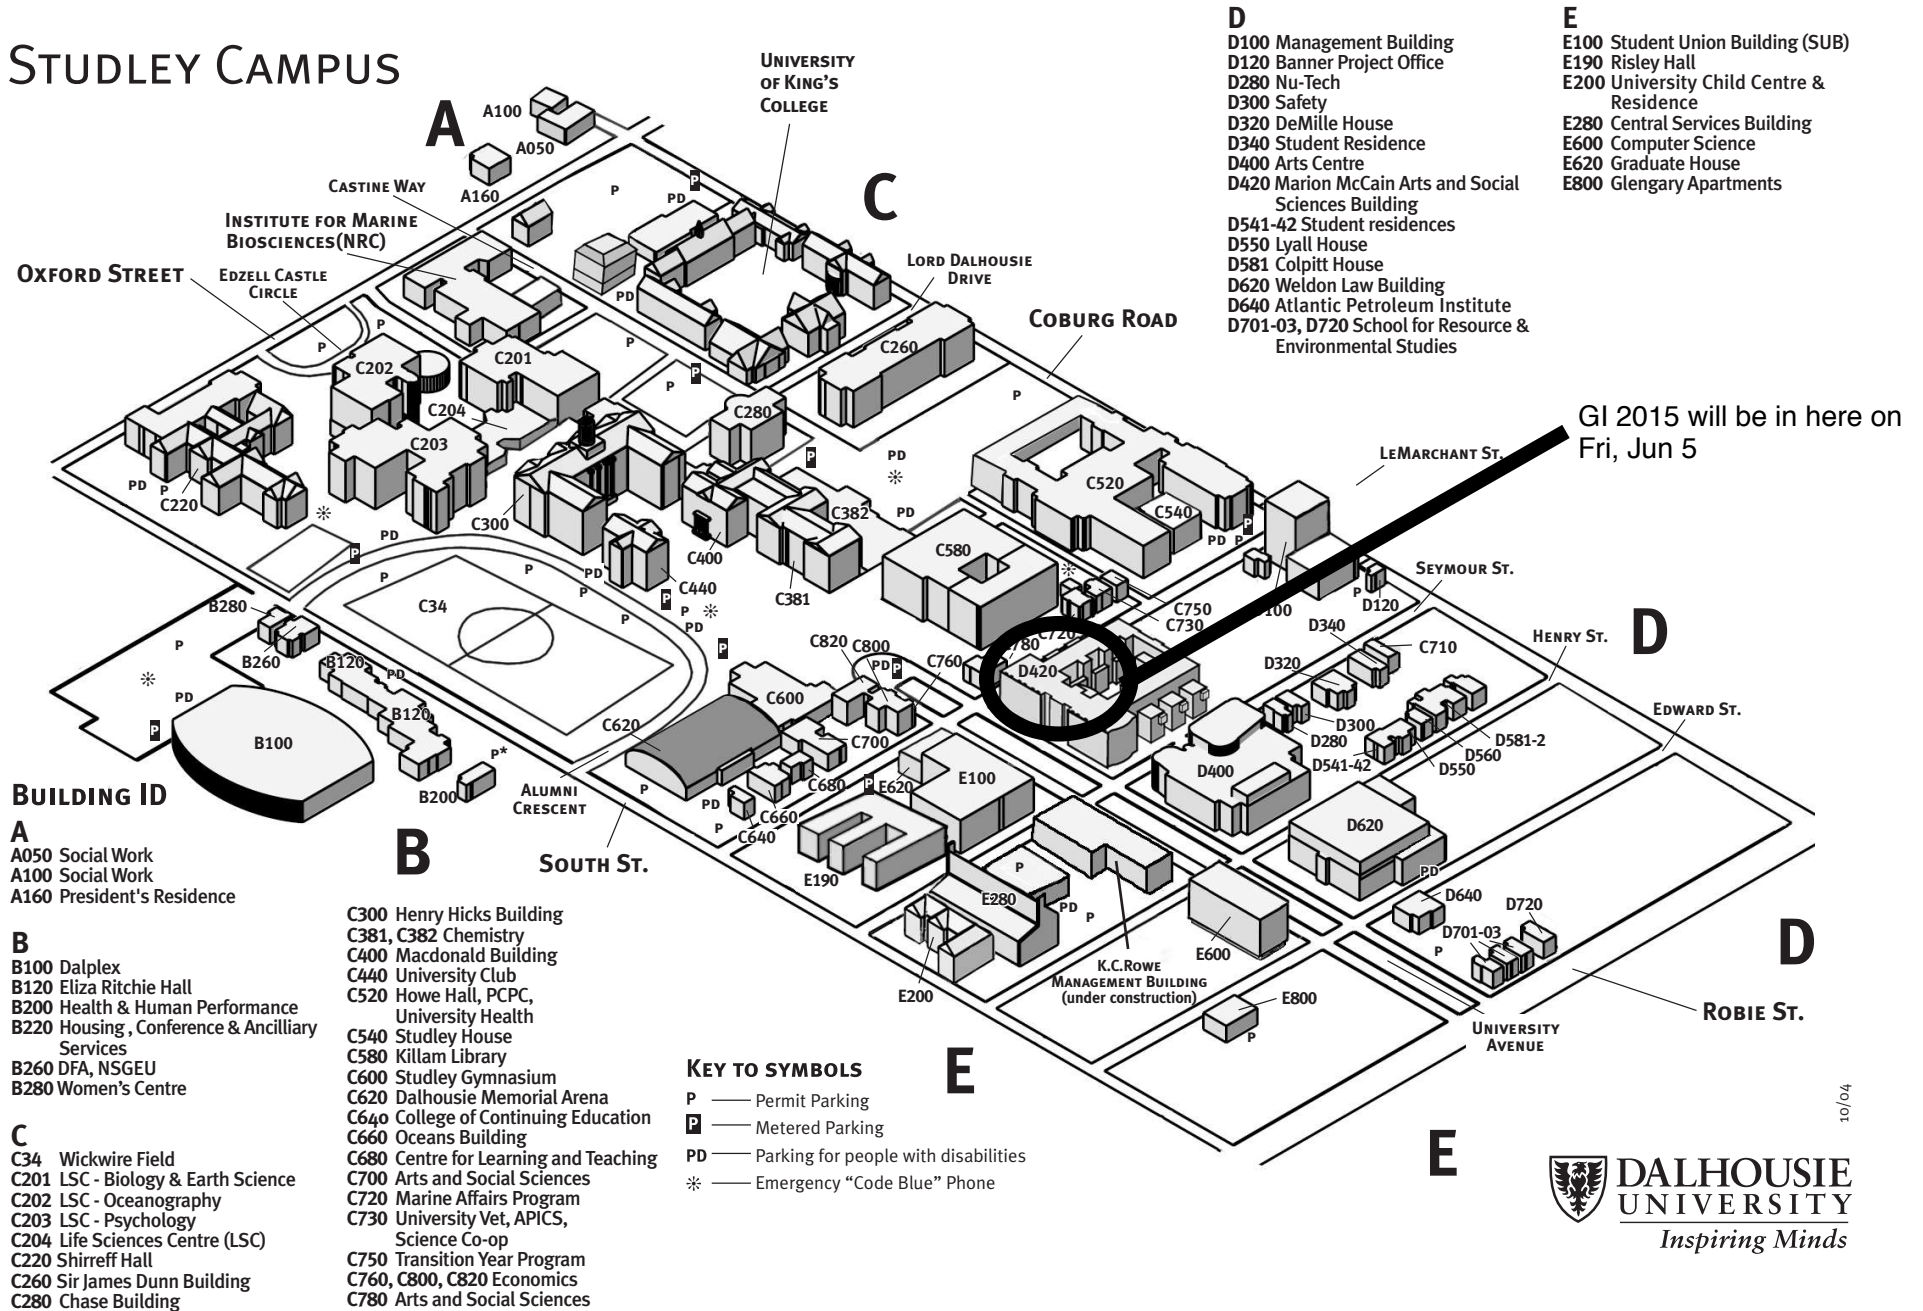

# DALHOUSIE UNIVERSITY CAMPUS

S T U D L E Y • C A R L E T O N • S E X T O N

### BUILDING ID

- A**  
 A050 Social Work  
 A100 Social Work  
 A160 President's Residence

- B**  
 B100 Dalplex  
 B120 Eliza Ritchie Hall  
 B200 Health & Human Performance  
 B220 Housing, Conference & Ancillary Services  
 B260 DFA, NSGEU  
 B280 Women's Centre